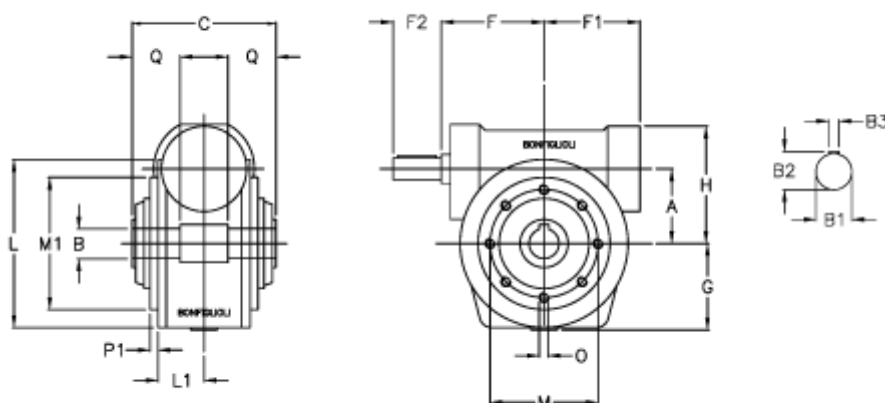

Article number: 3901185015700

Description: Worm gear with solid input shaft
VF 185P-15-HS

Measures

a	= 185.4	F1 = 205	O = 22
B	= 60	F2 = 70	P1 = 4.0
B1	= 40	g = 203	Q = 65.0
B2	= 43.0	H = 267	
B3	= 12	L = 300.0	
C	= 190	L1 = 91.0	
Description	= VF 185P-xx-HS	m = 265	
F	= 214.5	M1 = 230	